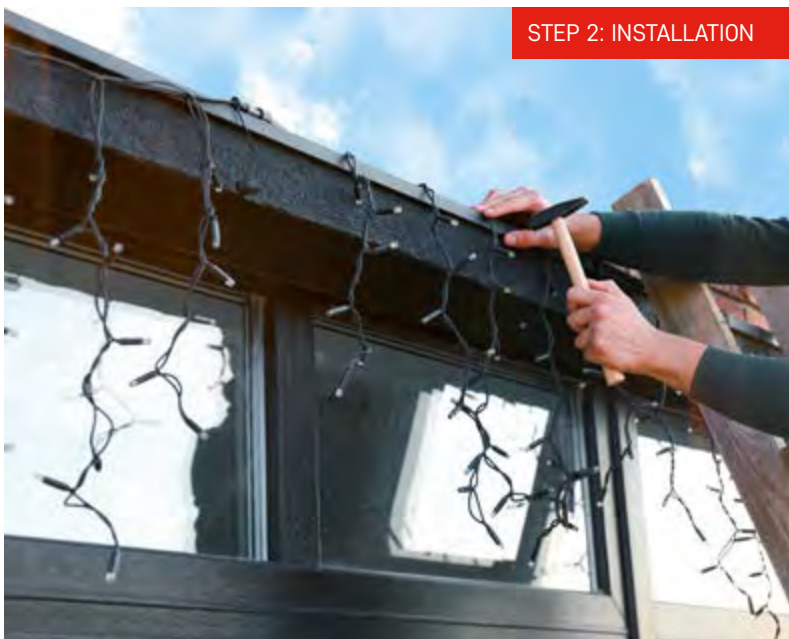

STEP 1: PREPARATION

POWER SUPPLY + TIMER

A

D1ZW02

D12B05

STEP 2: INSTALLATION

- 1 Power supply has a built-in timer. After the first press of the button, the chain will shine continuously.

- 2 After the second press (green light comes on) the timer is set to 6 hours. Then it will turn off automatically for 18 hours.