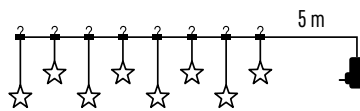

warm white

DCGW02 15 50 000 029 1/-/-10

8 LED 5 m

↔ 84 cm

↕ 45 cm 8 592920 093498