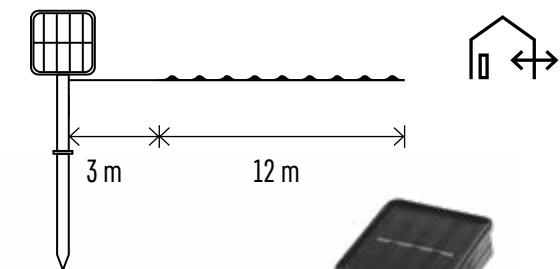

EMOS®

A brand of legrand

Solar charging

cool white

D3ZC01

15 50 032 009

1/-/-/40

120 LED

1x AA NiMH

Timer

↔ 12 m

Silver cable

3 m

8 592920 135303