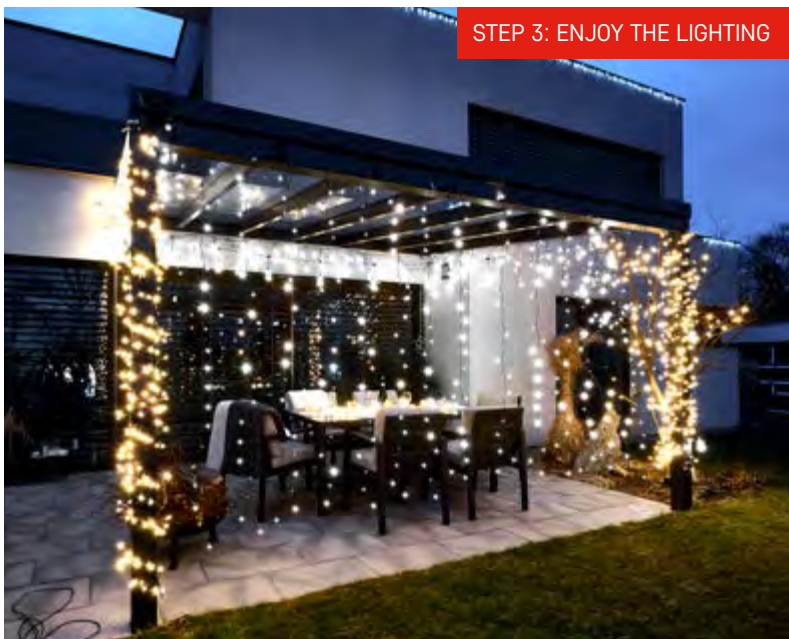

At these intervals (6 hours on/18 hours off) it will work automatically until you press the button for the third time.

STEP 3: ENJOY THE LIGHTING

INSTALLATION HOOKS

DCH001

DCH002

DCH003

A + B + C

CONNECT SYSTEM
PROFI