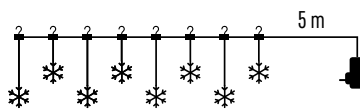

warm white

DCGW06 15 50 000 101 1/-/-10

8 LED 5 m

↔ 84 cm

↕ 45 cm 8 592920 104453