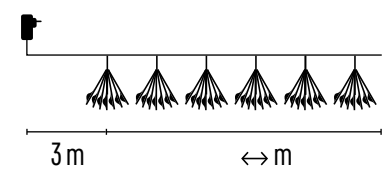

NANO | FIREWORKS

Fireworks

warm white

D3AW08

15 50 030 007 1-1/30

150 LED

3 m

Timer

↔ 2.35 m

Silver cable