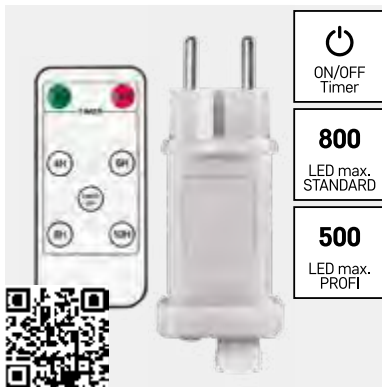

ON/OFF
Timer

800
LED max.
STANDARD

500
LED max.
PROFI

A ■ Black

D1ZB05 15 50 015 012 1/-/-/48

ON/OFF
Timer

800
LED max.
STANDARD

500
LED max.
PROFI