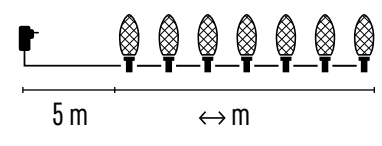

↔ 26.85 m

8 592920 111468

TRADITIONAL | CONE LIGHTS

Cone Lights

8 multifunctional
modes

cool white

D5ZC01 15 50 052 010 1/-/6

50 LED Green cable 5 m